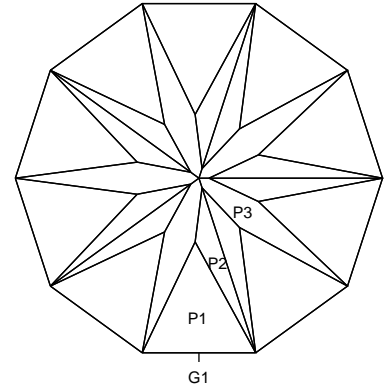

New Year

Scott Laborie - January 2019

Facet Data

Pavilion facets	25	Pavilion tiers	3
Girdle facets	10	Girdle tiers	1
Crown facets	31	Crown tiers	4
Total facets	66	Total tiers	8

Size Data

L/W	1.051	P/W	0.435
H/W	0.620	C/W	0.165
V/W³	0.228	P/C	2.631

Design Data

R.I. range	1.69 - 1.83
Symmetry	5-fold, mirror
Index gear	80
Shape	Round

Comments

Has a nice star in the center. Might have too much head shadow at times. Think this was the first stone I designed in 2019?

Pavilion

P1	42.29	80-08-16-24-32-40-48-56-64-72	Cut to CP
G1	90.00	80-08-16-24-32-40-48-56-64-72	Size it up
P2	40.29	02-06-18-22-34-38-50-54-66-70	Meet girdle
P3	39.63	12-28-44-60-76	Meet girdle

Crown

C1	46.36	80-08-16-24-32-40-48-56-64-72	Set Girdle Thickness
C2	36.62	10-14-26-30-42-46-58-62-74-78	Meet Girdle
C3	26.33	80-08-16-24-32-40-48-56-64-72	Meet C1
T	0.00	28	Meet C2 & C3