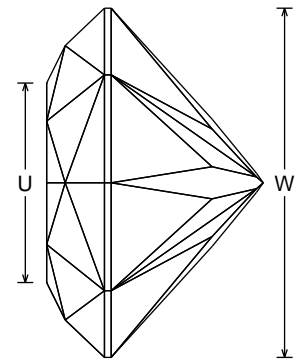

New Year

Scott Laborie - January 2019

Facet Data

Pavilion facets	25	Pavilion tiers	3
Girdle facets	10	Girdle tiers	1
Crown facets	31	Crown tiers	4
Total facets	66	Total tiers	8

Size Data

L/W	1.051	P/W	0.435
H/W	0.620	C/W	0.165
V/W³	0.228	P/C	2.631

Design Data

R.I. range	1.69 - 1.83
Symmetry	5-fold, mirror
Index gear	80
Shape	Round

Comments

Has a nice star in the center. Might have too much head shadow at times. Think this was the first stone I designed in 2019?

Pavilion

P1	42.29	80-08-16-24-32-40-48-56-64-72	Cut to CP
G1	90.00	80-08-16-24-32-40-48-56-64-72	Size it up
P2	40.29	02-06-18-22-34-38-50-54-66-70	Meet girdle
P3	39.63	12-28-44-60-76	Meet girdle

Crown

C1	46.36	80-08-16-24-32-40-48-56-64-72	Set Girdle Thickness
C2	36.62	10-14-26-30-42-46-58-62-74-78	Meet Girdle
C3	26.33	80-08-16-24-32-40-48-56-64-72	Meet C1
T	0.00	28	Meet C2 & C3