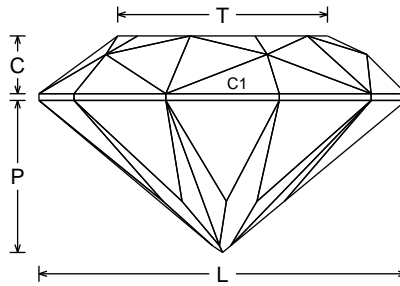

New Year

Scott Laborie - January 2019

Facet Data

Pavilion facets	25	Pavilion tiers	3
Girdle facets	10	Girdle tiers	1
Crown facets	31	Crown tiers	4
Total facets	66	Total tiers	8

Size Data

L/W	1.051	P/W	0.435
H/W	0.620	C/W	0.165
V/W³	0.228	P/C	2.631

Design Data

R.I. range	1.69 - 1.83
Symmetry	5-fold, mirror
Index gear	80
Shape	Round

Comments

Has a nice star in the center. Might have too much head shadow at times. Think this was the first stone I designed in 2019?

Pavilion

P1	42.29	80-08-16-24-32-40-48-56-64-72	Cut to CP
G1	90.00	80-08-16-24-32-40-48-56-64-72	Size it up
P2	40.29	02-06-18-22-34-38-50-54-66-70	Meet girdle
P3	39.63	12-28-44-60-76	Meet girdle

Crown

C1	46.36	80-08-16-24-32-40-48-56-64-72	Set Girdle Thickness
C2	36.62	10-14-26-30-42-46-58-62-74-78	Meet Girdle
C3	26.33	80-08-16-24-32-40-48-56-64-72	Meet C1
T	0.00	28	Meet C2 & C3