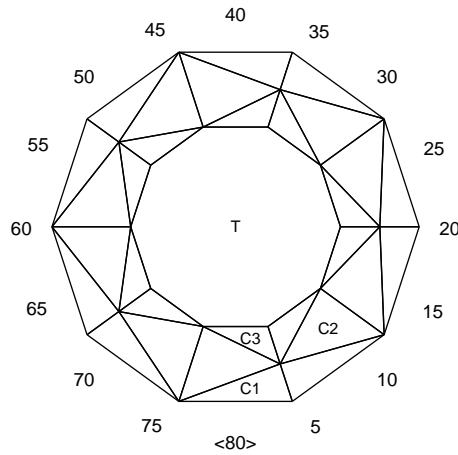

New Year

Scott Laborie - January 2019

Facet Data

Pavilion facets	25	Pavilion tiers	3
Girdle facets	10	Girdle tiers	1
Crown facets	31	Crown tiers	4
Total facets	66	Total tiers	8

Size Data

L/W	1.051	P/W	0.435
H/W	0.620	C/W	0.165
V/W³	0.228	P/C	2.631

Design Data

R.I. range	1.69 - 1.83
Symmetry	5-fold, mirror
Index gear	80
Shape	Round

Comments

Has a nice star in the center. Might have too much head shadow at times. Think this was the first stone I designed in 2019?

Pavilion

P1	42.29	80-08-16-24-32-40-48-56-64-72	Cut to CP
G1	90.00	80-08-16-24-32-40-48-56-64-72	Size it up
P2	40.29	02-06-18-22-34-38-50-54-66-70	Meet girdle
P3	39.63	12-28-44-60-76	Meet girdle

Crown

C1	46.36	80-08-16-24-32-40-48-56-64-72	Set Girdle Thickness
C2	36.62	10-14-26-30-42-46-58-62-74-78	Meet Girdle
C3	26.33	80-08-16-24-32-40-48-56-64-72	Meet C1
T	0.00	28	Meet C2 & C3