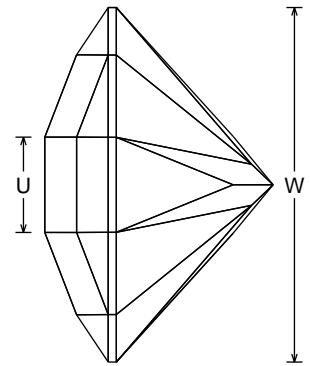

Orb

SWL - September 2018

Facet Data

Pavilion facets	20	Pavilion tiers	2
Girdle facets	12	Girdle tiers	1
Crown facets	20+1	Crown tiers	4+1
Total facets	53	Total tiers	8

Size Data

L/W	1.000	P/W	0.442
H/W	0.644	C/W	0.179
V/W ³	0.215	P/C	2.473

Design Data

R.I. range	1.72 - 2.14
Size range	5 - 15 mm
Symmetry	4-fold, mirror
Index gear	96

Comments

My first checkerboard. Optimized for corundum!

Design reminds me of the orbs you got in the second Spyro game. Made this in prep for my montana trip!

Pavilion

P1	42.19	96-08-16-24-32-40-48-56-64-72-80-88	Cut to CP
G1	90.00	96-08-16-24-32-40-48-56-64-72-80-88	Set size
P2	40.50	04-20-28-44-52-68-76-92	Meet girdle

Crown

C1	37.73	08-16-32-40-56-64-80-88	Set girdle size
C2	33.77	96-24-48-72	Level girdle
C3	28.63	12-36-60-84	Meet girdle
C4	21.11	96-24-48-72	Meet C1, C2, and C3
T	0.00	Table	Meet C3