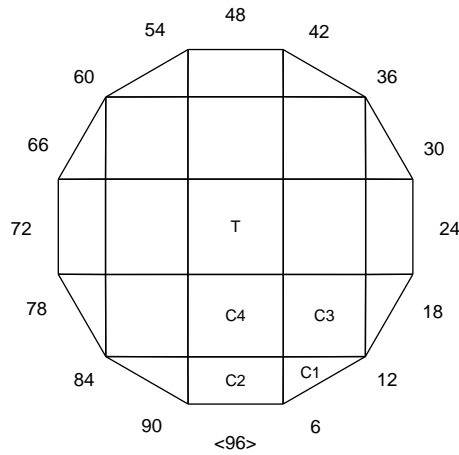

Orb

SWL - September 2018

Facet Data

Pavilion facets	20	Pavilion tiers	2
Girdle facets	12	Girdle tiers	1
Crown facets	20+1	Crown tiers	4+1
Total facets	53	Total tiers	8

Size Data

L/W	1.000	P/W	0.442
H/W	0.644	C/W	0.179
V/W ³	0.215	P/C	2.473

Design Data

R.I. range	1.72 - 2.14
Size range	5 - 15 mm
Symmetry	4-fold, mirror
Index gear	96

Comments

My first checkerboard. Optimized for corundum!

Design reminds me of the orbs you got in the second Spyro game. Made this in prep for my montana trip!

Pavilion

P1	42.19	96-08-16-24-32-40-48-56-64-72-80-88	Cut to CP
G1	90.00	96-08-16-24-32-40-48-56-64-72-80-88	Set size
P2	40.50	04-20-28-44-52-68-76-92	Meet girdle

Crown

C1	37.73	08-16-32-40-56-64-80-88	Set girdle size
C2	33.77	96-24-48-72	Level girdle
C3	28.63	12-36-60-84	Meet girdle
C4	21.11	96-24-48-72	Meet C1, C2, and C3
T	0.00	Table	Meet C3