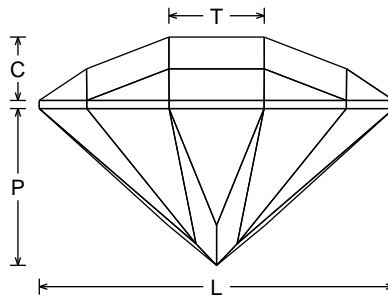

Orb

SWL - September 2018

Facet Data

Pavilion facets	20	Pavilion tiers	2
Girdle facets	12	Girdle tiers	1
Crown facets	20+1	Crown tiers	4+1
Total facets	53	Total tiers	8

Size Data

L/W	1.000	P/W	0.442
H/W	0.644	C/W	0.179
V/W ³	0.215	P/C	2.473

Design Data

R.I. range	1.72 - 2.14
Size range	5 - 15 mm
Symmetry	4-fold, mirror
Index gear	96

Comments

My first checkerboard. Optimized for corundum!

Design reminds me of the orbs you got in the second Spyro game. Made this in prep for my montana trip!

Pavilion

P1	42.19	96-08-16-24-32-40-48-56-64-72-80-88	Cut to CP
G1	90.00	96-08-16-24-32-40-48-56-64-72-80-88	Set size
P2	40.50	04-20-28-44-52-68-76-92	Meet girdle

Crown

C1	37.73	08-16-32-40-56-64-80-88	Set girdle size
C2	33.77	96-24-48-72	Level girdle
C3	28.63	12-36-60-84	Meet girdle
C4	21.11	96-24-48-72	Meet C1, C2, and C3
T	0.00	Table	Meet C3