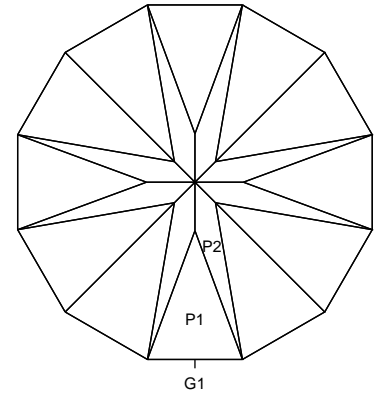

Orb

SWL - September 2018

Facet Data

Pavilion facets	20	Pavilion tiers	2
Girdle facets	12	Girdle tiers	1
Crown facets	20+1	Crown tiers	4+1
Total facets	53	Total tiers	8

Size Data

L/W	1.000	P/W	0.442
H/W	0.644	C/W	0.179
V/W ³	0.215	P/C	2.473

Design Data

R.I. range	1.72 - 2.14
Size range	5 - 15 mm
Symmetry	4-fold, mirror
Index gear	96

Comments

My first checkerboard. Optimized for corundum!

Design reminds me of the orbs you got in the second Spyro game. Made this in prep for my montana trip!

Pavilion

P1	42.19	96-08-16-24-32-40-48-56-64-72-80-88	Cut to CP
G1	90.00	96-08-16-24-32-40-48-56-64-72-80-88	Set size
P2	40.50	04-20-28-44-52-68-76-92	Meet girdle

Crown

C1	37.73	08-16-32-40-56-64-80-88	Set girdle size
C2	33.77	96-24-48-72	Level girdle
C3	28.63	12-36-60-84	Meet girdle
C4	21.11	96-24-48-72	Meet C1, C2, and C3
T	0.00	Table	Meet C3