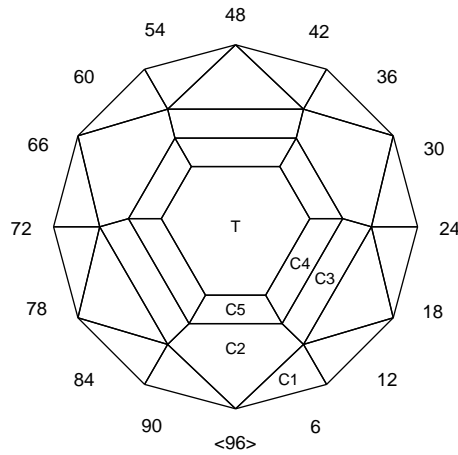

Long Way Off

Scott Laborie - May 2019

Facet Data

| | | | |
|---------------------|-----------|--------------------|----------|
| Pavilion facets | 15 | Pavilion tiers | 2 |
| Girdle facets | 12 | Girdle tiers | 1 |
| Crown facets | 27+1 | Crown tiers | 5+1 |
| Total facets | 55 | Total tiers | 9 |

Size Data

| | | | |
|------------------|-------|-----|-------|
| L/W | 1.000 | P/W | 0.431 |
| H/W | 0.597 | C/W | 0.145 |
| V/W ³ | 0.191 | P/C | 2.974 |

Design Data

| | |
|------------|----------------|
| R.I. range | 1.69 - 2.14 |
| Size range | 4 - 15 mm |
| Symmetry | 3-fold, mirror |
| Index gear | 96 |
| Shape | Round |

Comments

Want a super bright flashy stone? Look no further!
The crown is a bit shallow, but what it lacks in height, it makes up for in performance!

Pavilion

| | | | |
|----|-------|-------------------------------------|-------------|
| P1 | 42.77 | 04-12-20-28-36-44-52-60-68-76-84-92 | Create CP |
| G1 | 90.00 | 04-12-20-28-36-44-52-60-68-76-84-92 | Set Size |
| P2 | 40.77 | 16-48-80 | Meet Girdle |

Crown

| | | | |
|----|-------|-------------------------------------|----------------------|
| C1 | 36.92 | 04-12-20-28-36-44-52-60-68-76-84-92 | Set Girdle Thickness |
| C2 | 27.50 | 96-16-32-48-64-80 | Meet Girdle |
| C3 | 20.50 | 16-48-80 | Meet C1 |
| C4 | 16.50 | 16-48-80 | Float it in |
| C5 | 16.50 | 96-32-64 | Meet C4 |
| T | 0.00 | Table | Float |