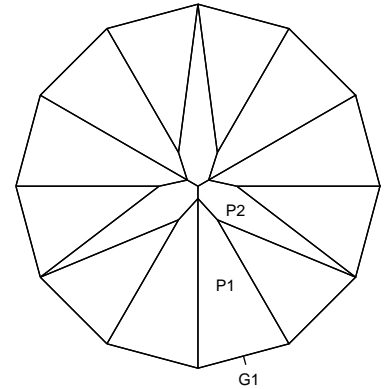

Long Way Off

Scott Laborie - May 2019

Facet Data

| | | | |
|---------------------|-----------|--------------------|----------|
| Pavilion facets | 15 | Pavilion tiers | 2 |
| Girdle facets | 12 | Girdle tiers | 1 |
| Crown facets | 27+1 | Crown tiers | 5+1 |
| Total facets | 55 | Total tiers | 9 |

Size Data

| | | | |
|------------------|-------|-----|-------|
| L/W | 1.000 | P/W | 0.431 |
| H/W | 0.597 | C/W | 0.145 |
| V/W ³ | 0.191 | P/C | 2.974 |

Design Data

| | |
|------------|----------------|
| R.I. range | 1.69 - 2.14 |
| Size range | 4 - 15 mm |
| Symmetry | 3-fold, mirror |
| Index gear | 96 |
| Shape | Round |

Comments

Want a super bright flashy stone? Look no further!
The crown is a bit shallow, but what it lacks in height, it makes up for in performance!

Pavilion

| | | | |
|----|-------|-------------------------------------|-------------|
| P1 | 42.77 | 04-12-20-28-36-44-52-60-68-76-84-92 | Create CP |
| G1 | 90.00 | 04-12-20-28-36-44-52-60-68-76-84-92 | Set Size |
| P2 | 40.77 | 16-48-80 | Meet Girdle |

Crown

| | | | |
|----|-------|-------------------------------------|----------------------|
| C1 | 36.92 | 04-12-20-28-36-44-52-60-68-76-84-92 | Set Girdle Thickness |
| C2 | 27.50 | 96-16-32-48-64-80 | Meet Girdle |
| C3 | 20.50 | 16-48-80 | Meet C1 |
| C4 | 16.50 | 16-48-80 | Float it in |
| C5 | 16.50 | 96-32-64 | Meet C4 |
| T | 0.00 | Table | Float |