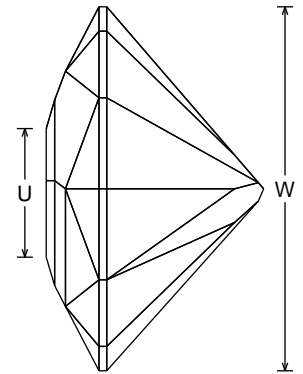

Long Way Off

Scott Laborie - May 2019

Facet Data

| | | | |
|---------------------|-----------|--------------------|----------|
| Pavilion facets | 15 | Pavilion tiers | 2 |
| Girdle facets | 12 | Girdle tiers | 1 |
| Crown facets | 27+1 | Crown tiers | 5+1 |
| Total facets | 55 | Total tiers | 9 |

Size Data

| | | | |
|------------------|-------|-----|-------|
| L/W | 1.000 | P/W | 0.431 |
| H/W | 0.597 | C/W | 0.145 |
| V/W ³ | 0.191 | P/C | 2.974 |

Design Data

| | |
|------------|----------------|
| R.I. range | 1.69 - 2.14 |
| Size range | 4 - 15 mm |
| Symmetry | 3-fold, mirror |
| Index gear | 96 |
| Shape | Round |

Comments

Want a super bright flashy stone? Look no further!
The crown is a bit shallow, but what it lacks in height, it makes up for in performance!

Pavilion

| | | | |
|----|-------|-------------------------------------|-------------|
| P1 | 42.77 | 04-12-20-28-36-44-52-60-68-76-84-92 | Create CP |
| G1 | 90.00 | 04-12-20-28-36-44-52-60-68-76-84-92 | Set Size |
| P2 | 40.77 | 16-48-80 | Meet Girdle |

Crown

| | | | |
|----|-------|-------------------------------------|----------------------|
| C1 | 36.92 | 04-12-20-28-36-44-52-60-68-76-84-92 | Set Girdle Thickness |
| C2 | 27.50 | 96-16-32-48-64-80 | Meet Girdle |
| C3 | 20.50 | 16-48-80 | Meet C1 |
| C4 | 16.50 | 16-48-80 | Float it in |
| C5 | 16.50 | 96-32-64 | Meet C4 |
| T | 0.00 | Table | Float |