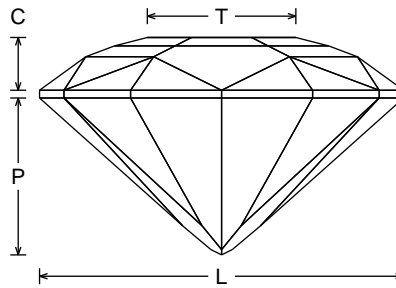

Size Data

| | | | |
|------------------|-------|-----|-------|
| L/W | 1.000 | P/W | 0.431 |
| H/W | 0.597 | C/W | 0.145 |
| V/W ³ | 0.191 | P/C | 2.974 |

Design Data

| | |
|------------|----------------|
| R.I. range | 1.69 - 2.14 |
| Size range | 4 - 15 mm |
| Symmetry | 3-fold, mirror |
| Index gear | 96 |
| Shape | Round |

Comments

Want a super bright flashy stone? Look no further!
The crown is a bit shallow, but what it lacks in height, it makes up for in performance!

Pavilion

| | | | |
|----|-------|-------------------------------------|-------------|
| P1 | 42.77 | 04-12-20-28-36-44-52-60-68-76-84-92 | Create CP |
| G1 | 90.00 | 04-12-20-28-36-44-52-60-68-76-84-92 | Set Size |
| P2 | 40.77 | 16-48-80 | Meet Girdle |

Crown

| | | | |
|----|-------|-------------------------------------|----------------------|
| C1 | 36.92 | 04-12-20-28-36-44-52-60-68-76-84-92 | Set Girdle Thickness |
| C2 | 27.50 | 96-16-32-48-64-80 | Meet Girdle |
| C3 | 20.50 | 16-48-80 | Meet C1 |
| C4 | 16.50 | 16-48-80 | Float it in |
| C5 | 16.50 | 96-32-64 | Meet C4 |
| T | 0.00 | Table | Float |